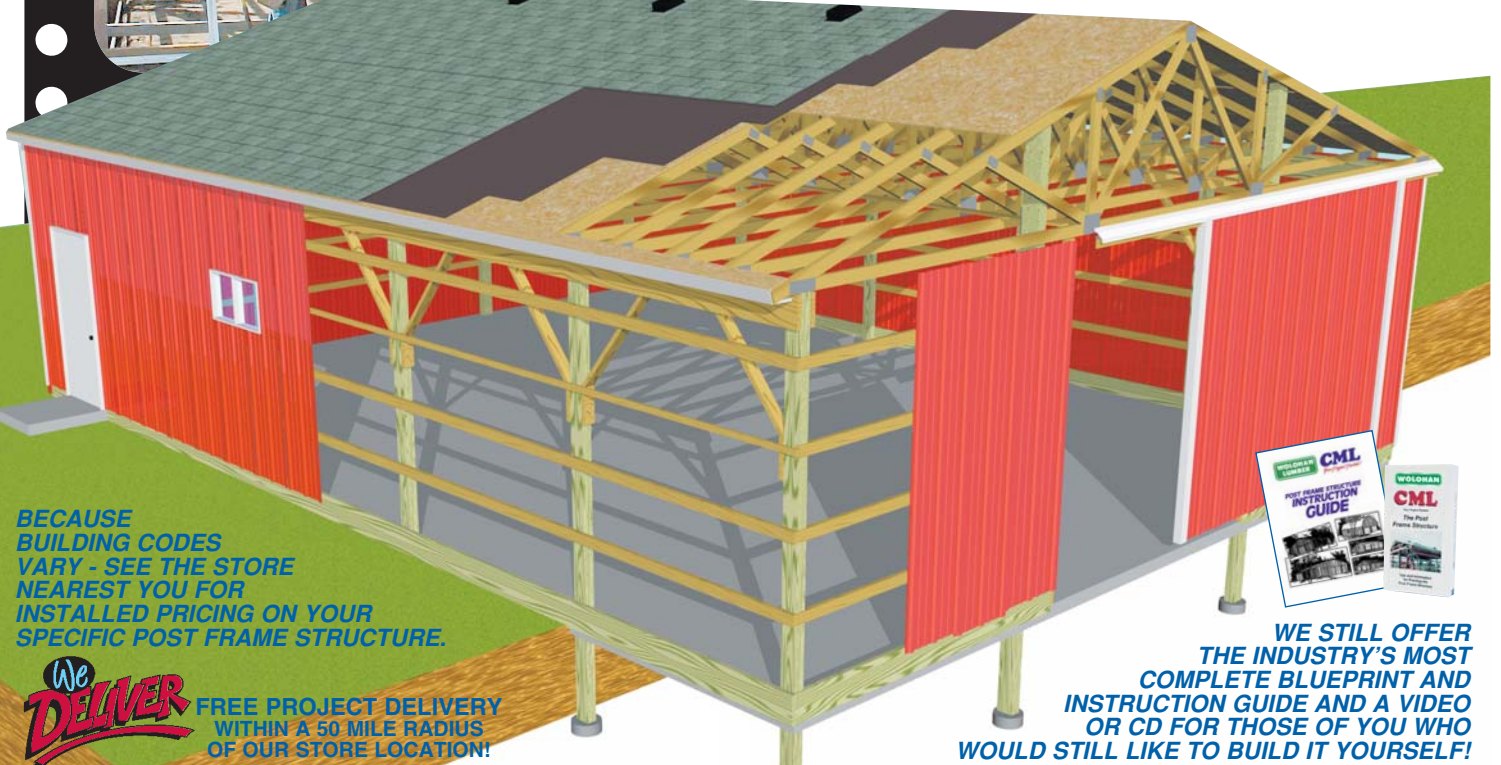

We now offer pole buildings

Installed On Your Site!

Our staff of trained professionals has always offered their expertise to help you build your own post frame structure. Now for those of you that don't have the time or experience to build your own...we offer an installation option to our post frame structure packages. It includes:

- All Building Materials
- Site Preparation
- Concrete Floor •Sand Base
- Labor
- We'll even pull your building permits for you!

See store for details

BECAUSE BUILDING CODES VARY - SEE THE STORE NEAREST YOU FOR INSTALLED PRICING ON YOUR SPECIFIC POST FRAME STRUCTURE.

FREE PROJECT DELIVERY WITHIN A 50 MILE RADIUS OF OUR STORE LOCATION!

WE STILL OFFER THE INDUSTRY'S MOST COMPLETE BLUEPRINT AND INSTRUCTION GUIDE AND A VIDEO OR CD FOR THOSE OF YOU WHO WOULD STILL LIKE TO BUILD IT YOURSELF!